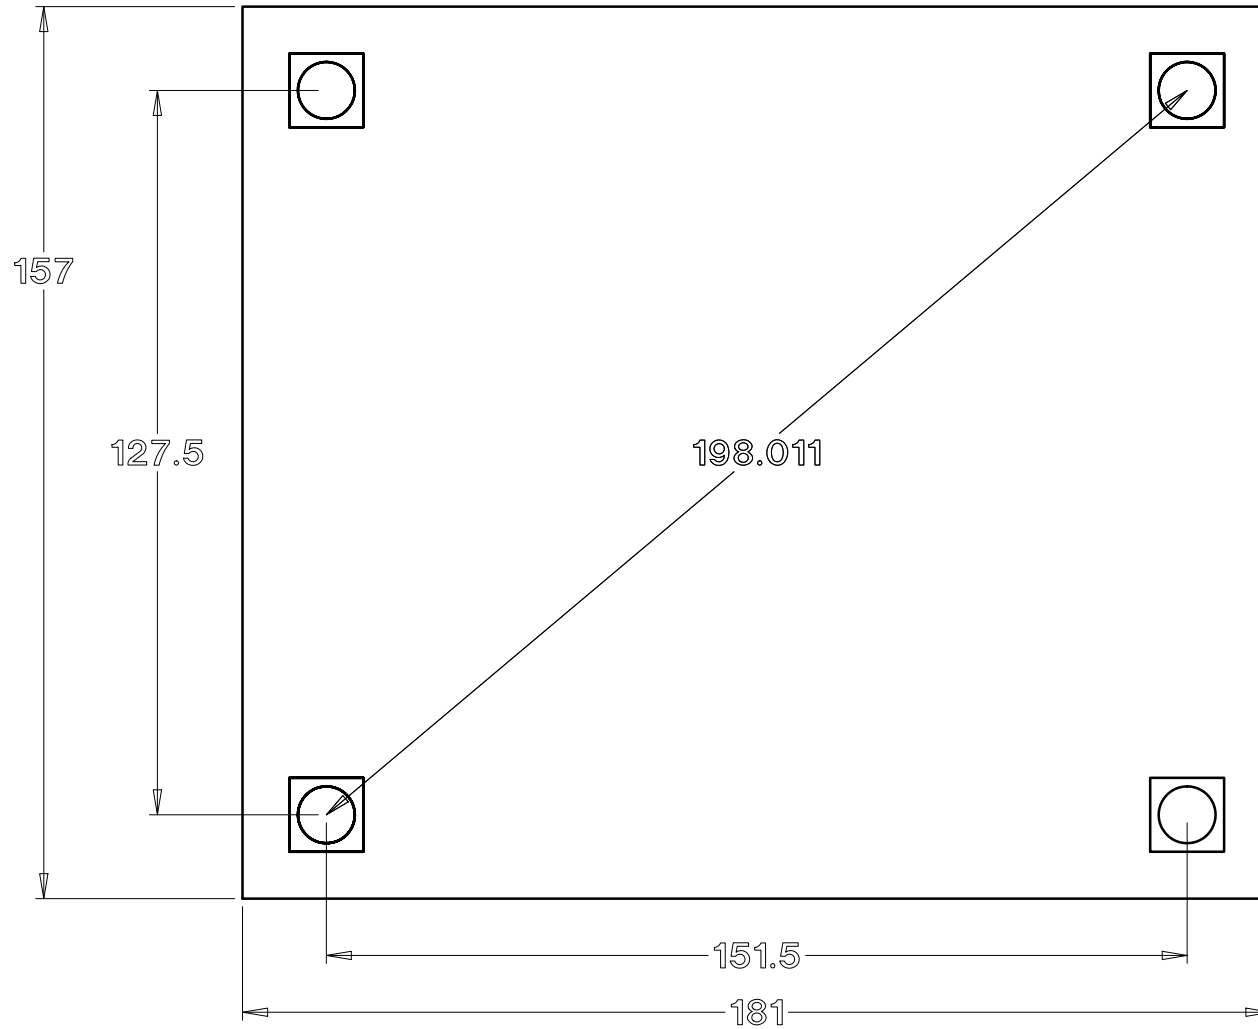

# Baldwin Pergolas

12 x 14 Arched Pavilion