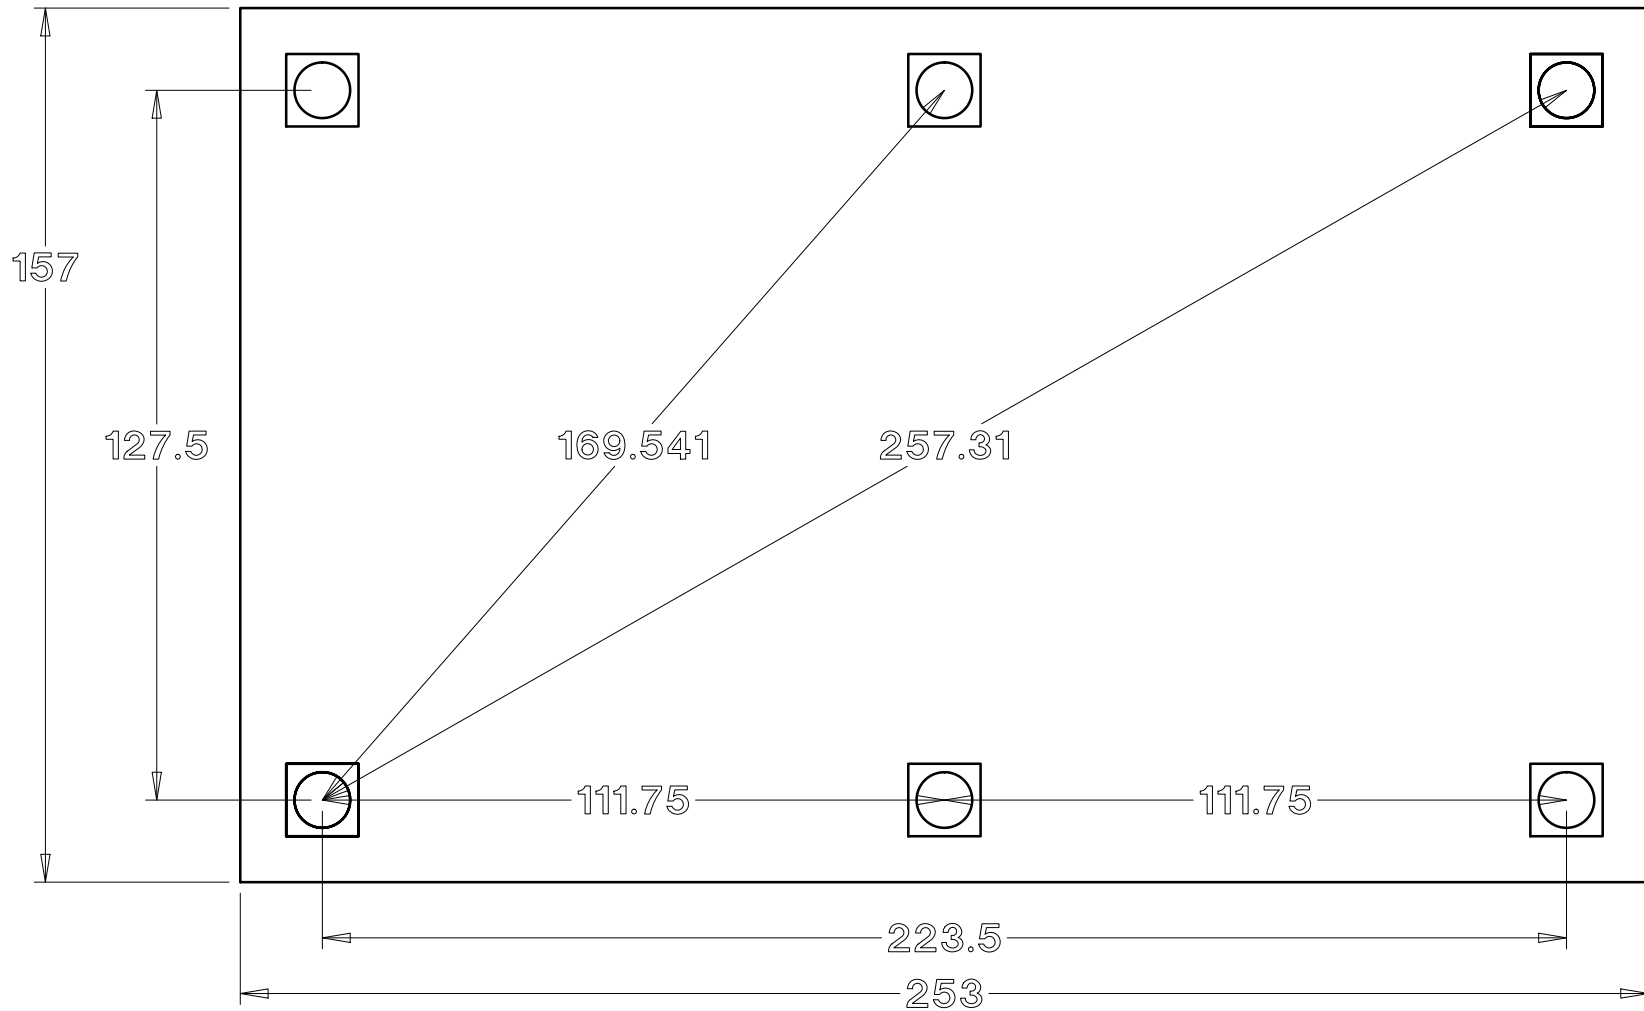

Baldwin Pergolas

12 x 20 Arched Pavilion