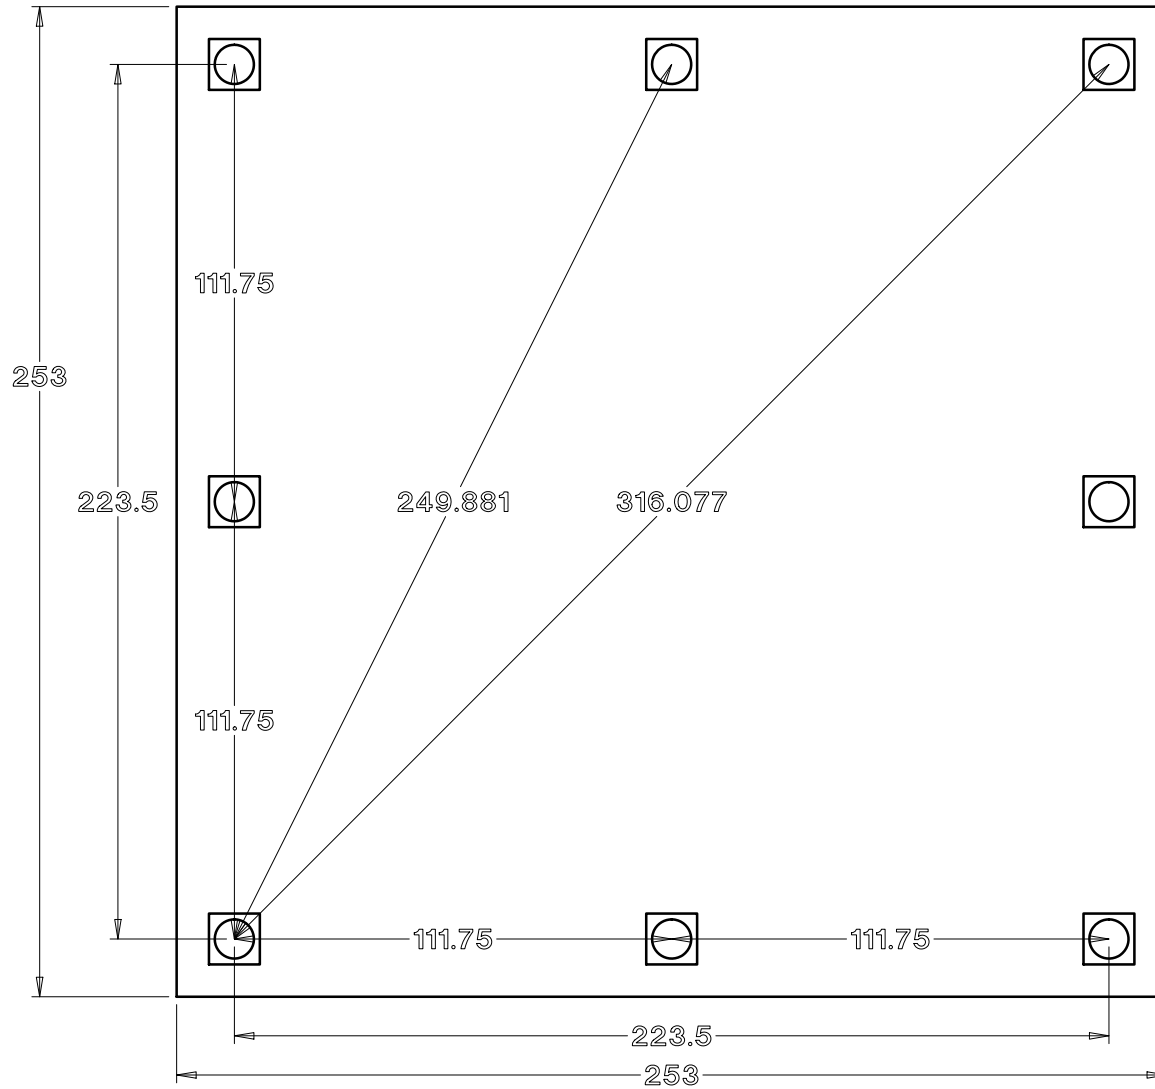

Baldwin Pergolas

20 x 20 Arched Pavilion