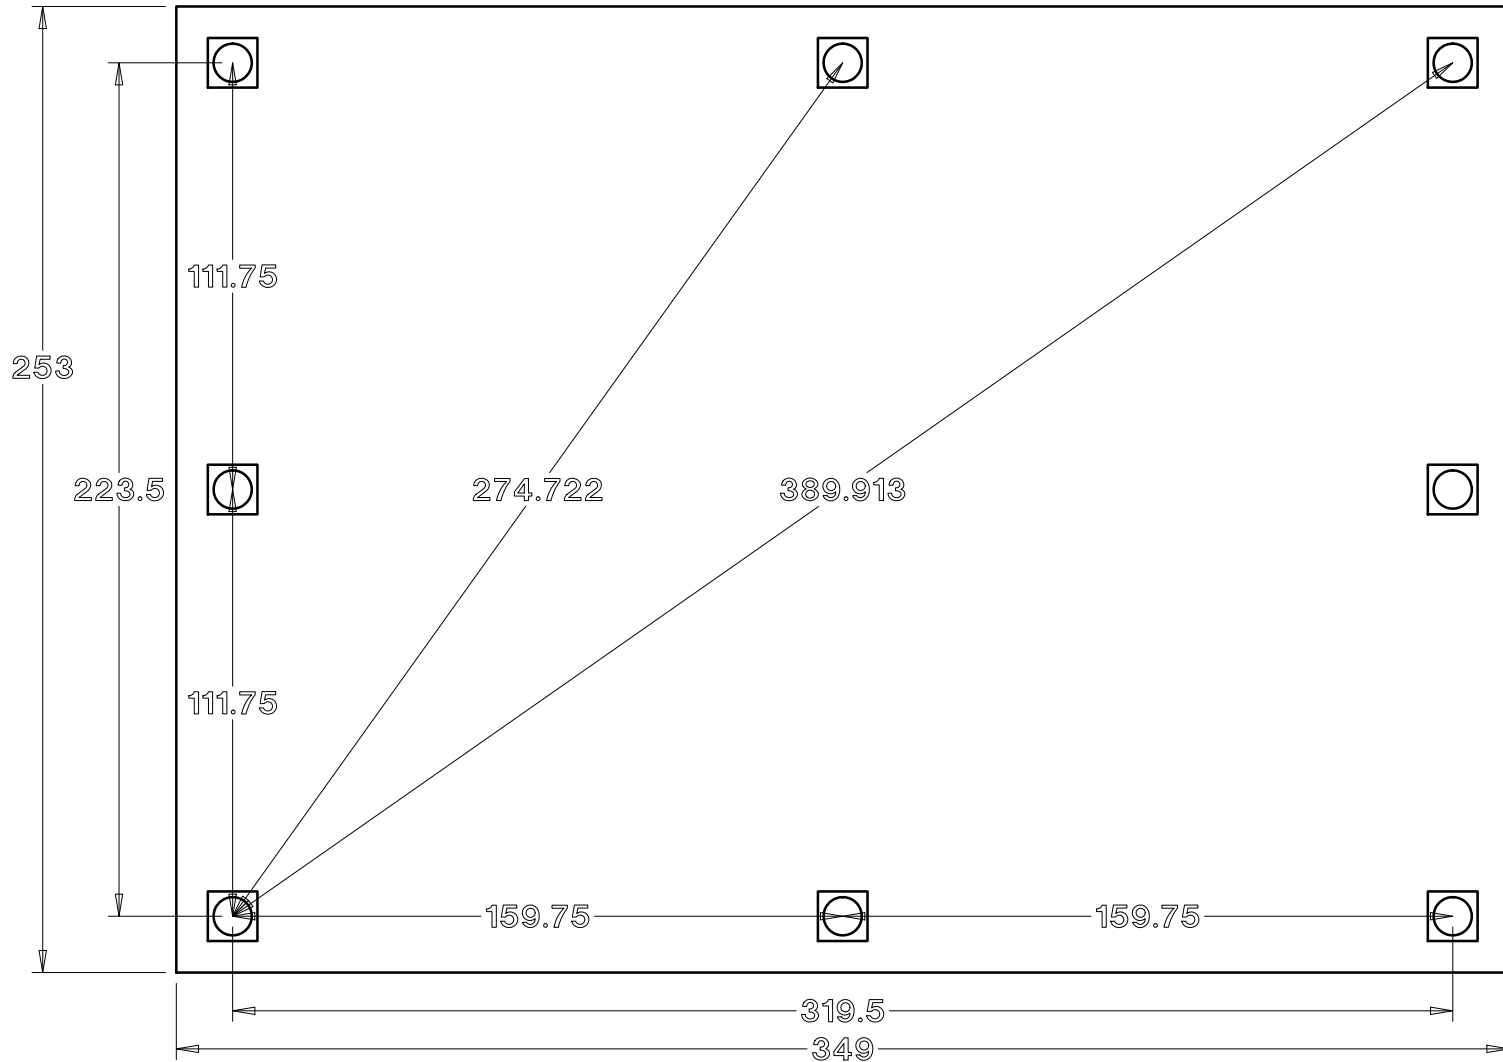

# Baldwin Pergolas

20 x 28 Arched Pavilion