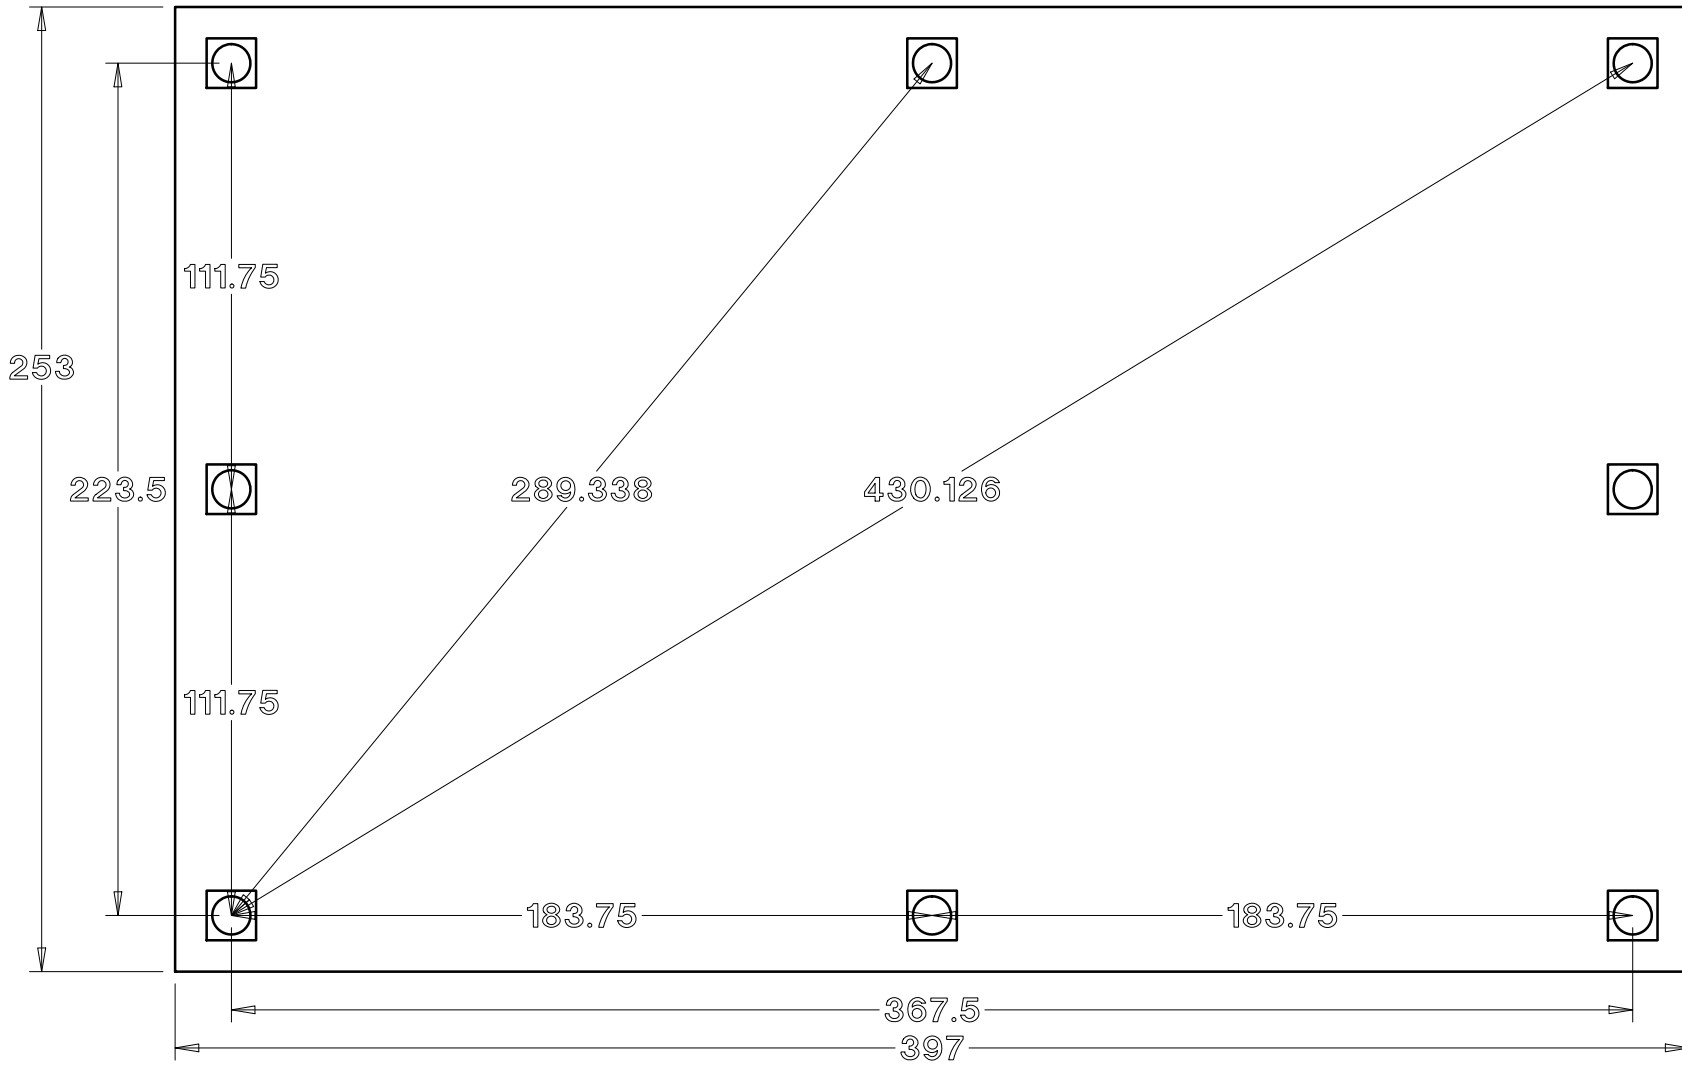

Baldwin Pergolas

20 x 32 Arched Pavilion