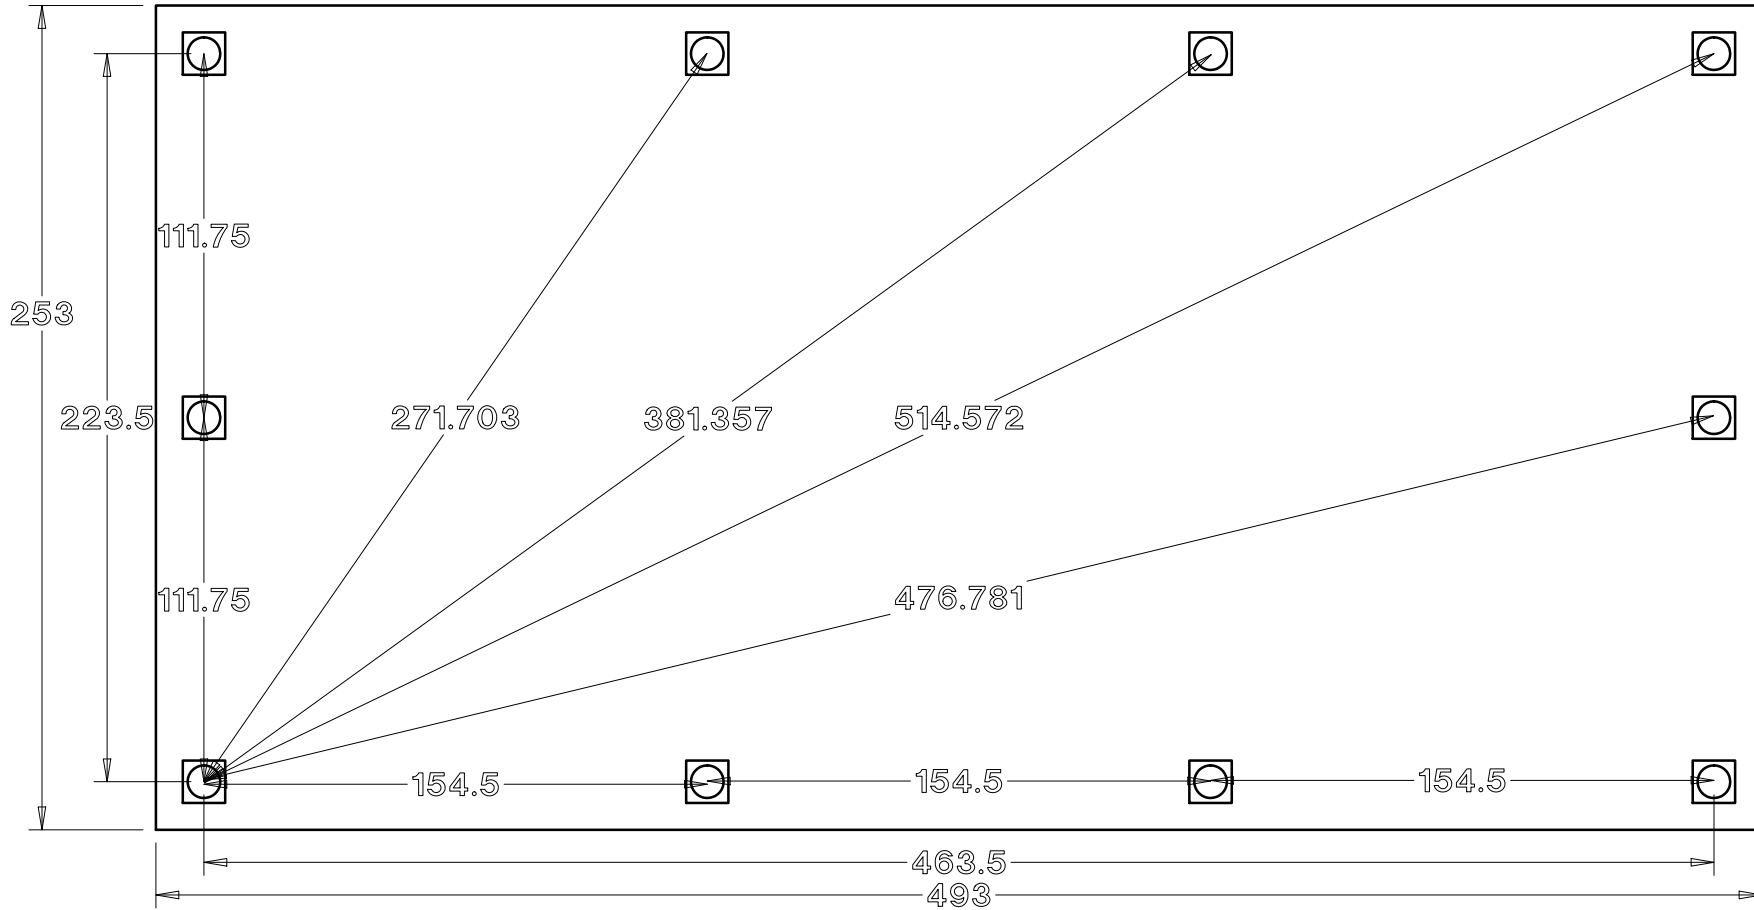

Baldwin Pergolas

20 x 40 Arched Pavilion