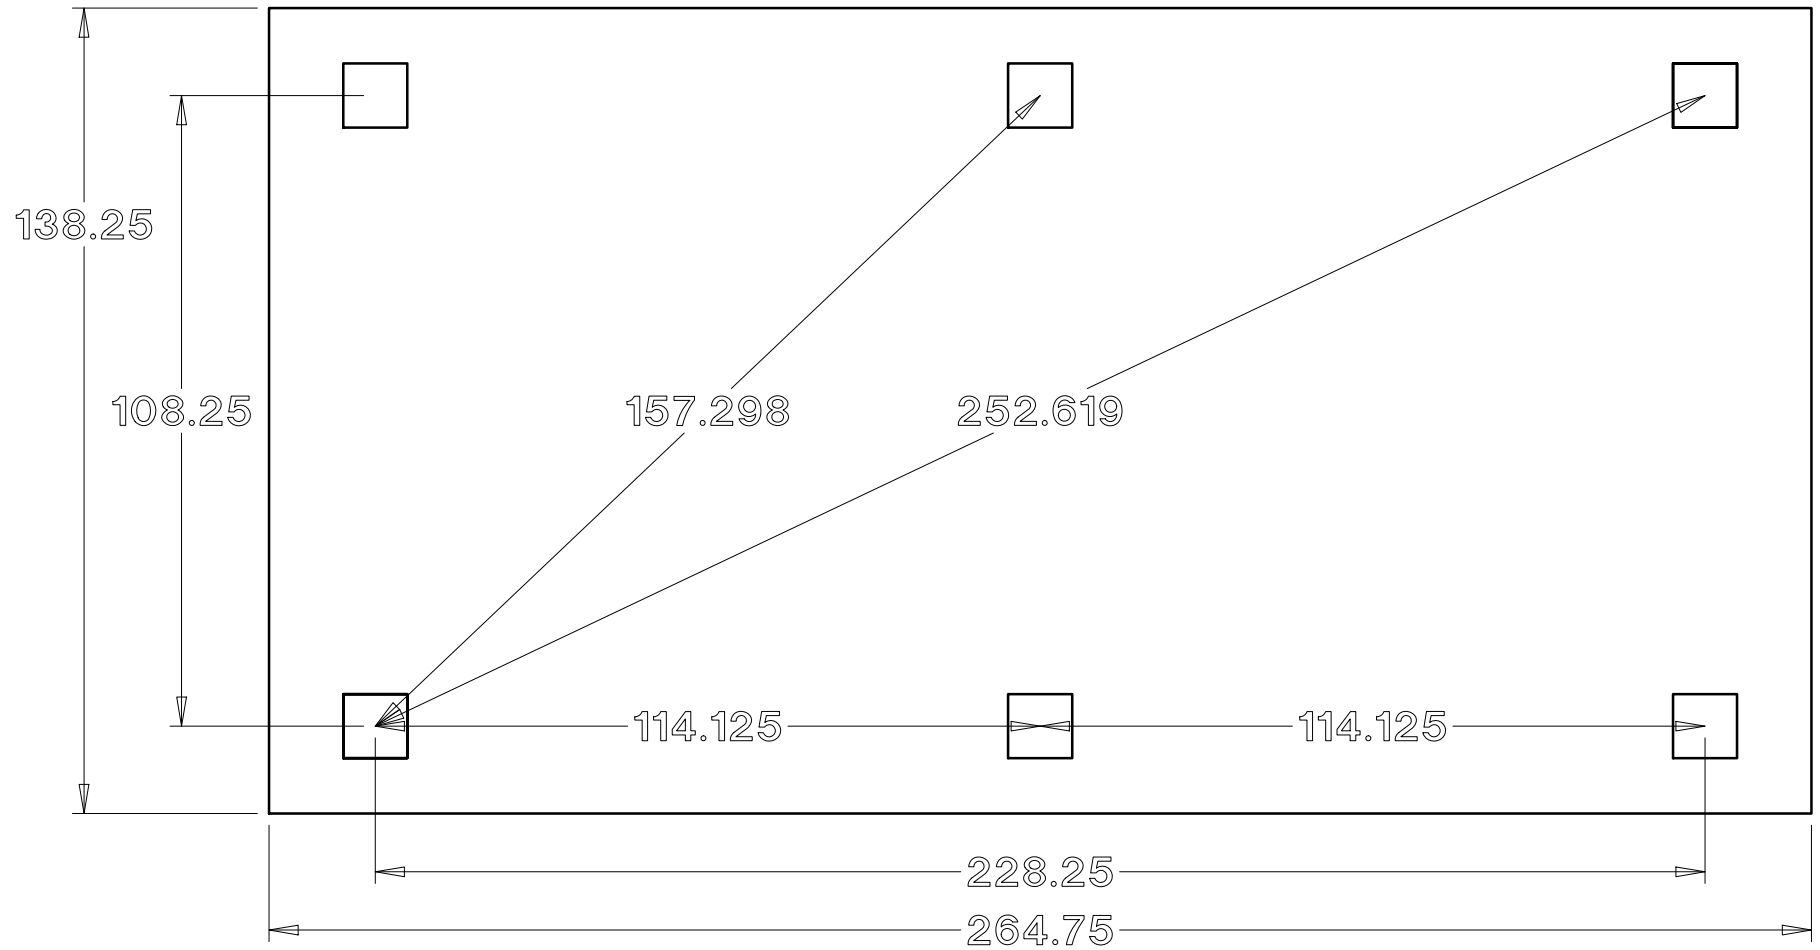

Baldwin Pergolas

10 x 20 Gable Pavilion