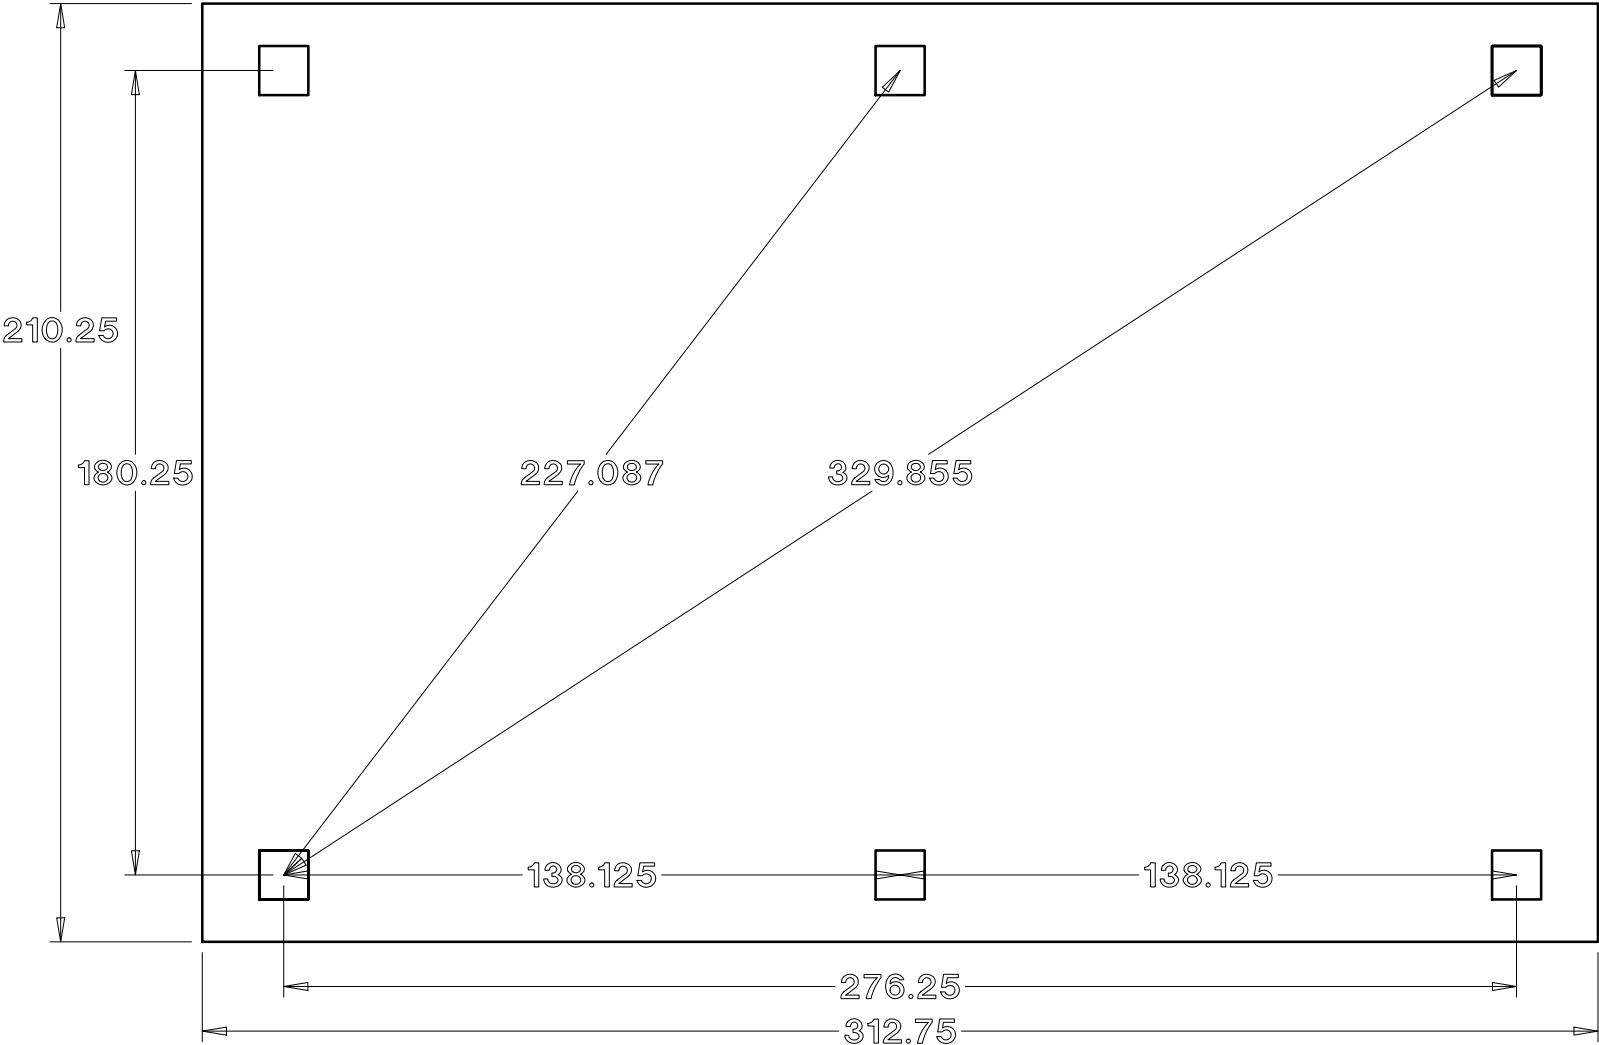

Baldwin Pergolas

16 x 24 Gable Pavilion