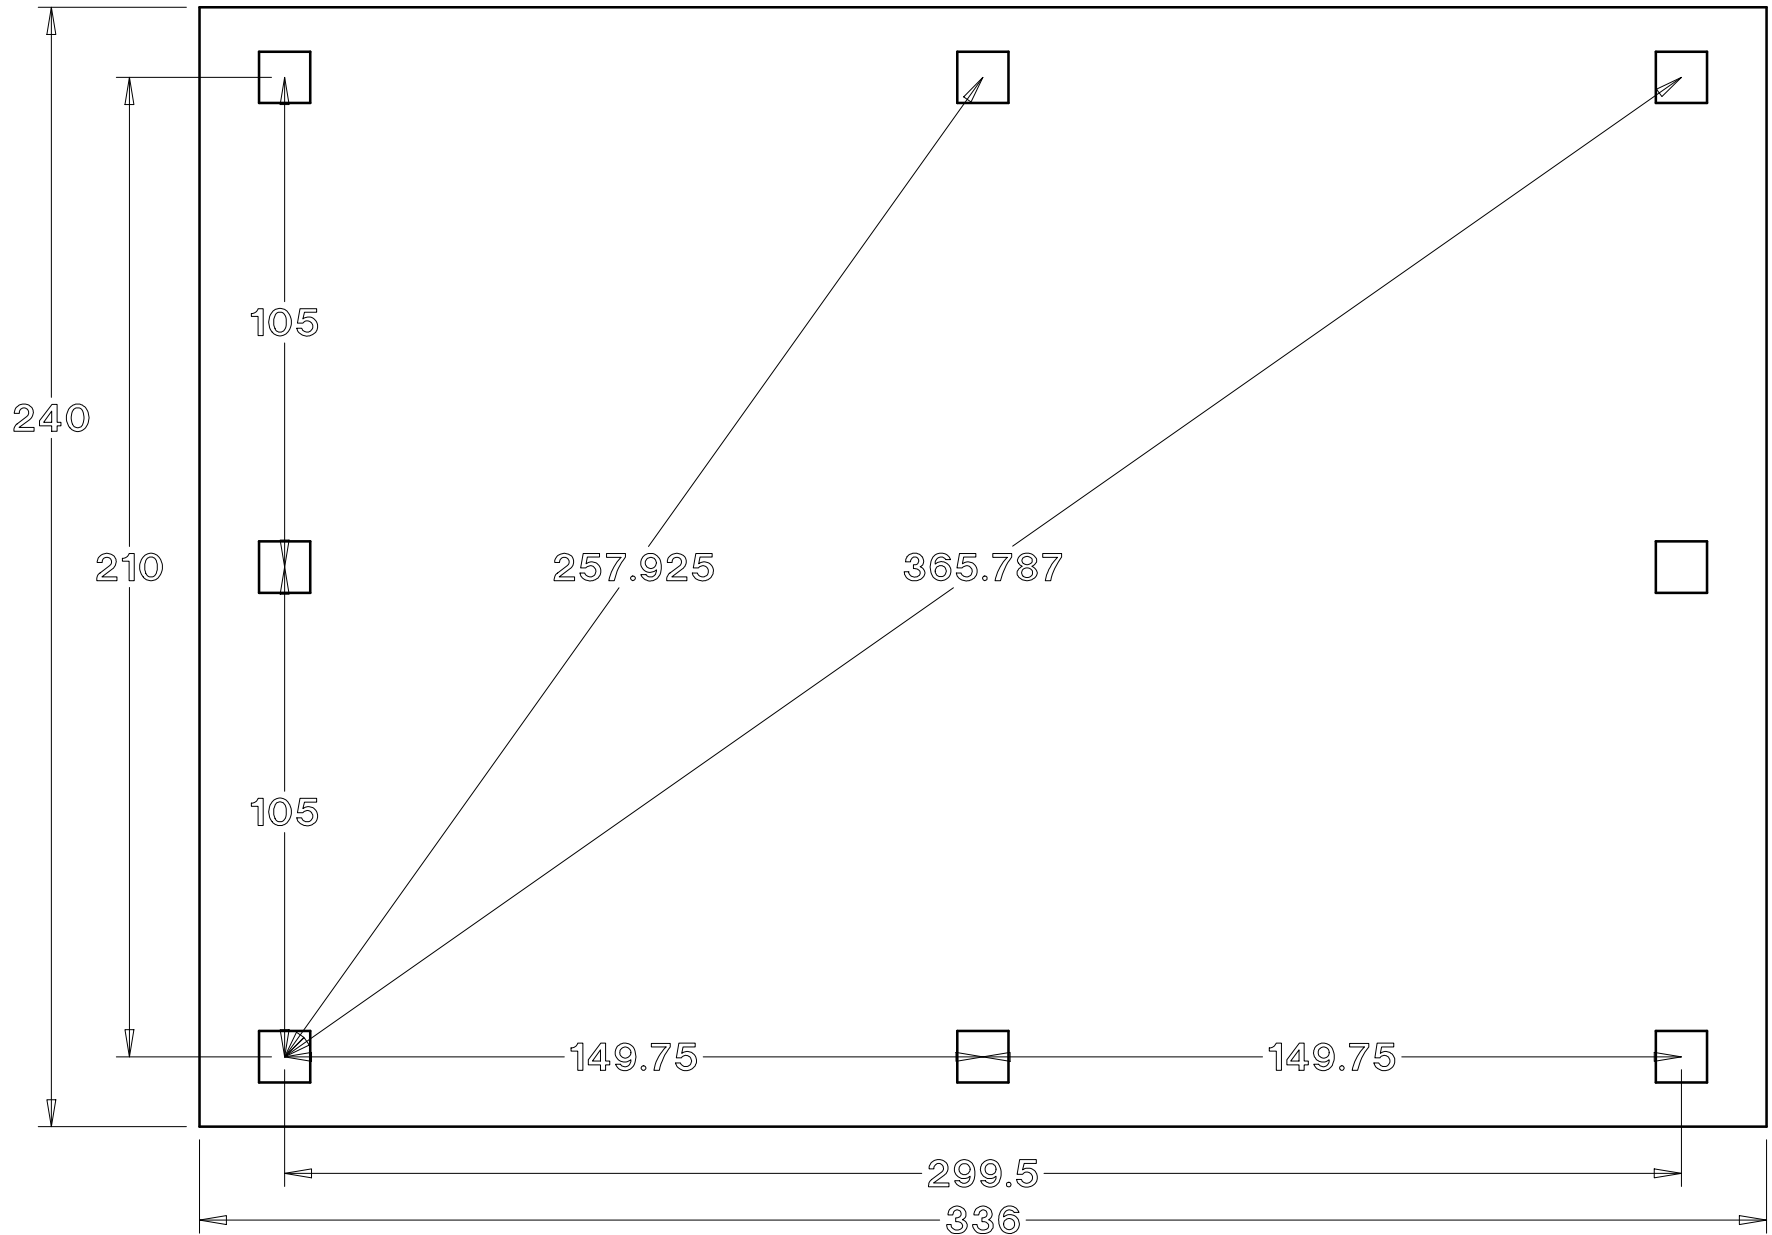

Baldwin Pergolas

20D x 28W Gable Pavilion