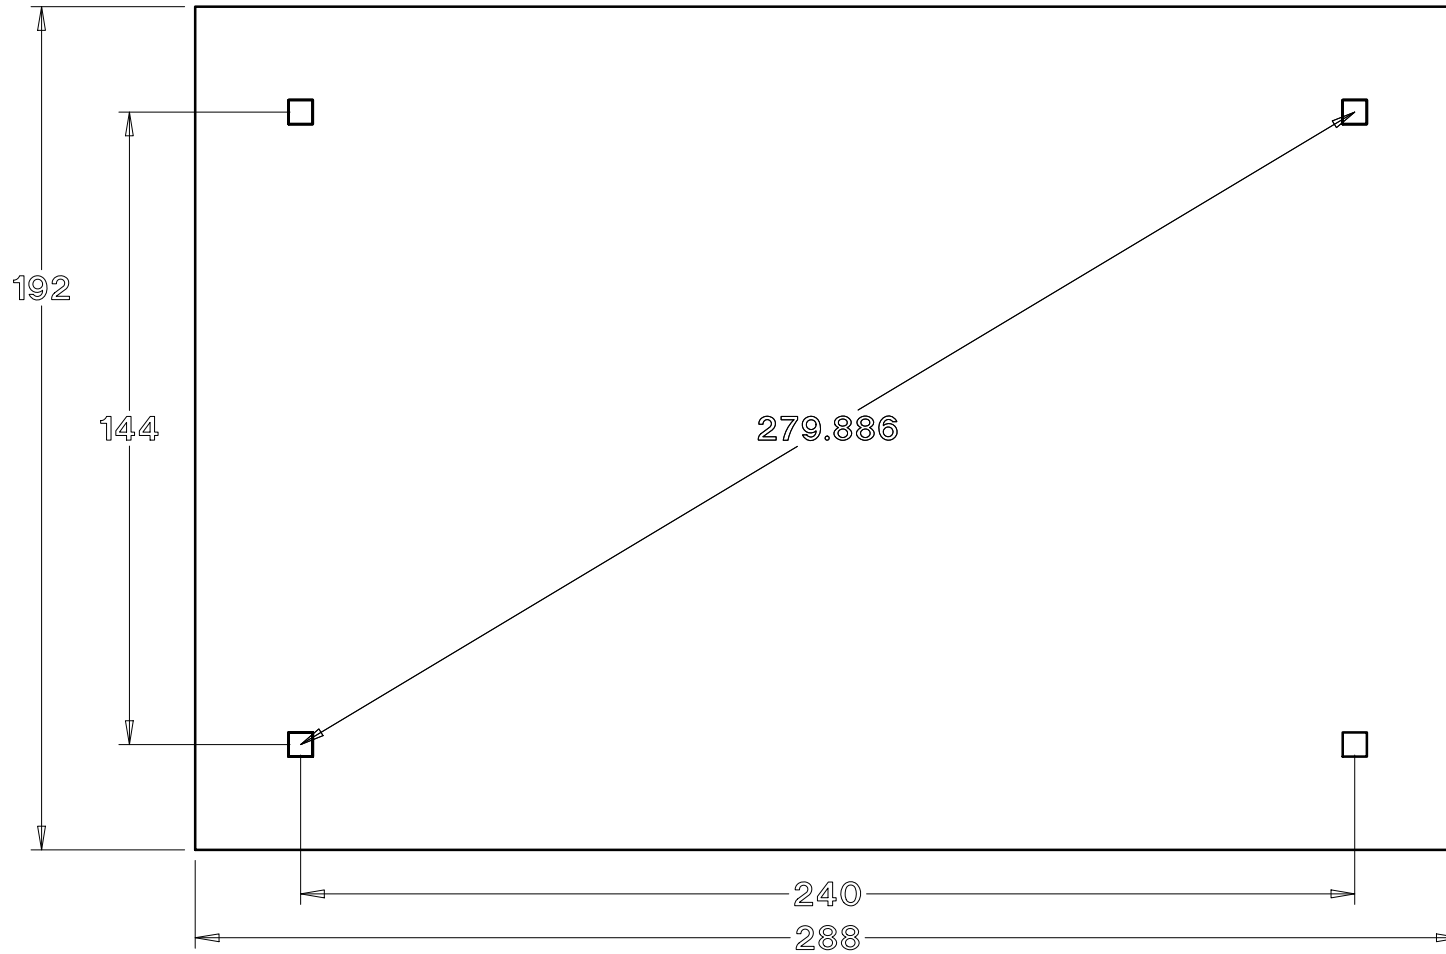

Baldwin Pergolas

16 x 24 Post and beam pergola