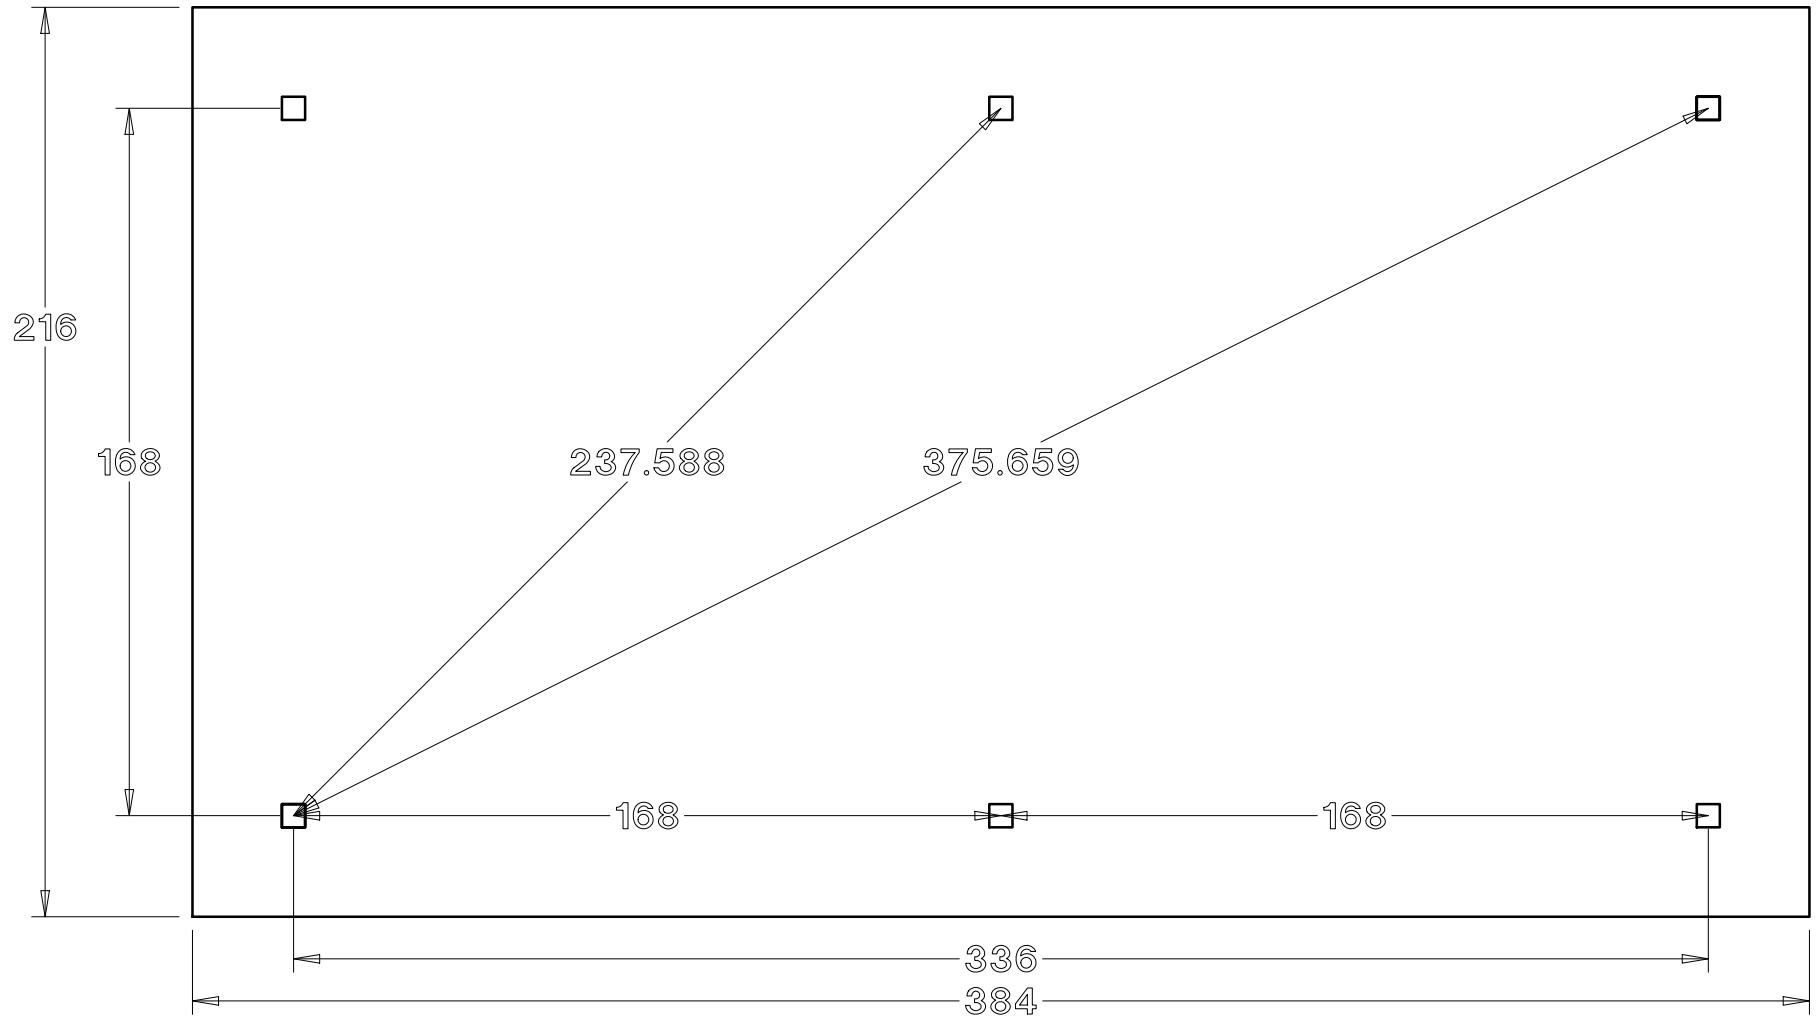

# Baldwin Pergolas

18 x 32 Post and beam pergola